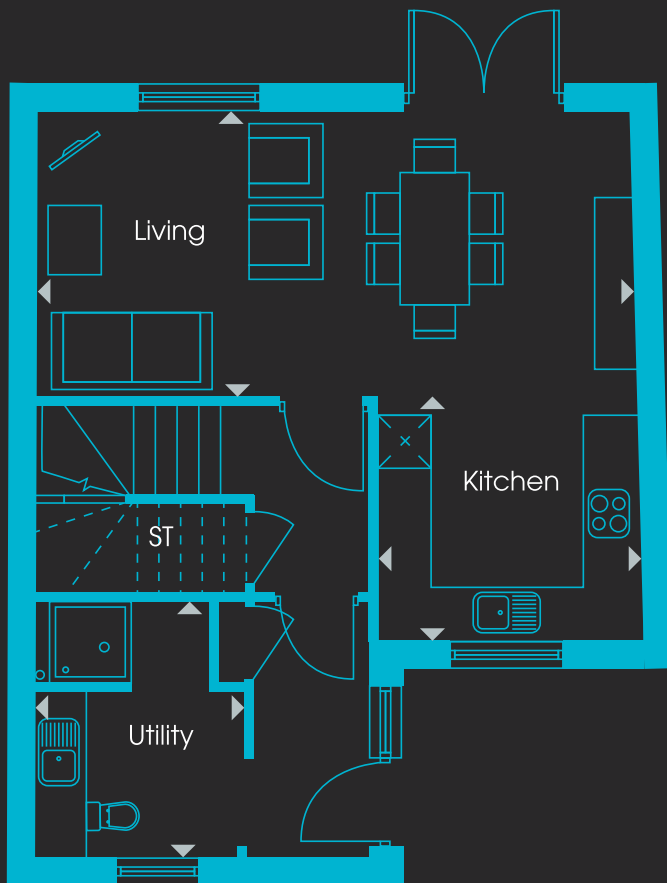

## Tudsbery Court

Three bedroom house

Plots 1-7

Ground floor

<b>Dimensions (max)</b>	<b>m</b>	<b>ft</b>
Living	7.0m x 3.2m	22'10" x 10'6"
Kitchen	3.0m x 2.8m	9'9" x 9'0"
Utility	2.4m x 2.8m	8'0" x 9'3"

## Tudsbery Court

Three bedroom house

Plots 1-7

First floor

Dimensions (max)	m	ft
Bedroom 1	3.5m x 3.5m	11'6" x 11'6"
Bedroom 2	3.4m x 3.2m	11'2" x 10'7"
Bedroom 3	4.0m x 2.9m	13'0" x 9'6"
Bathroom	2.2m x 2.3m	7'4" x 7'8"