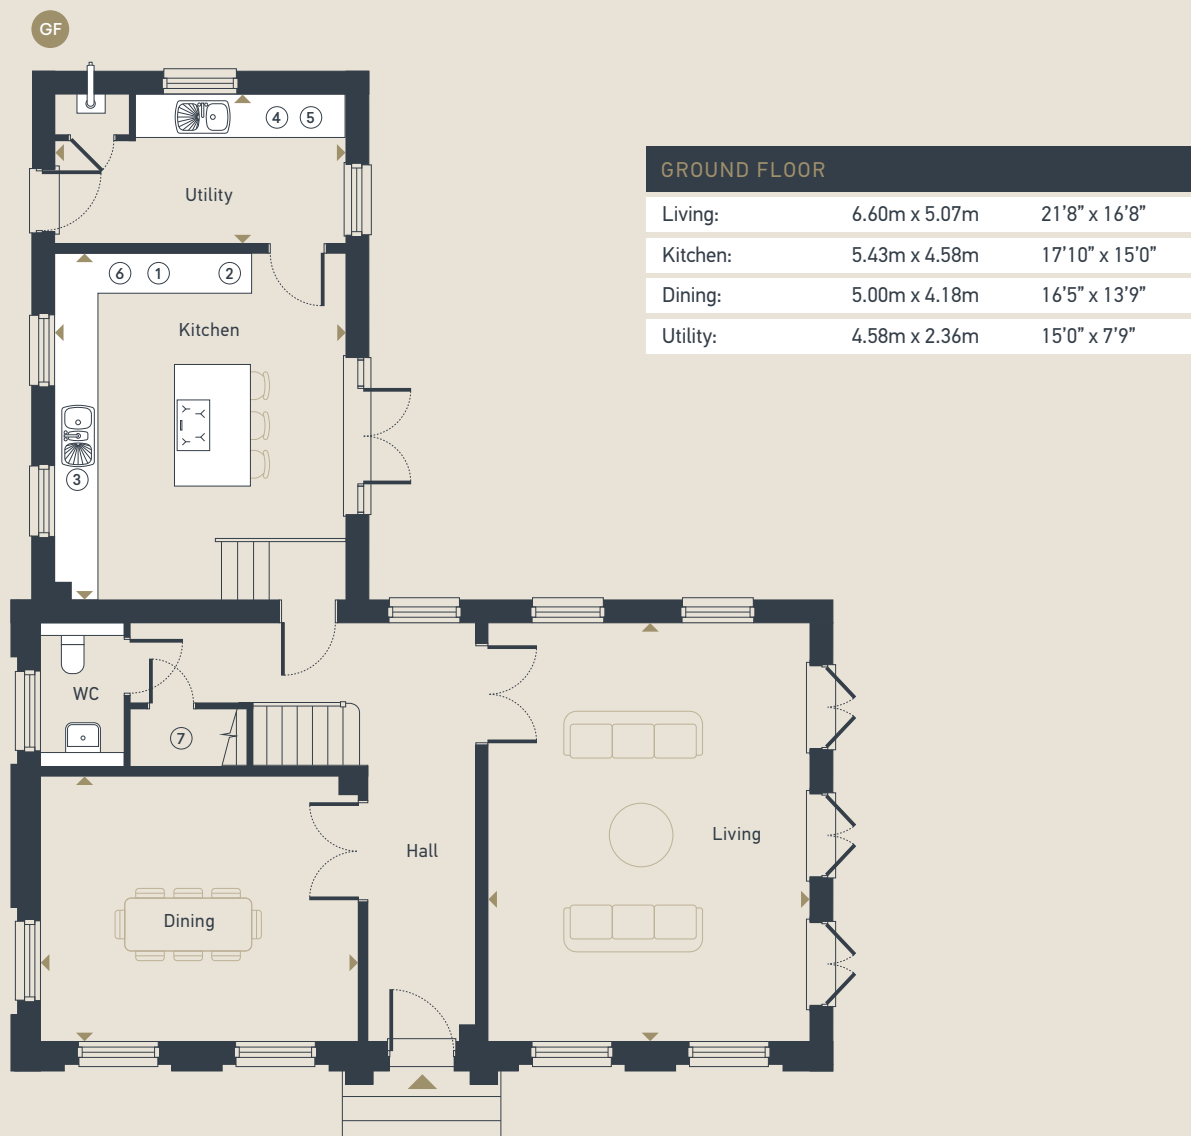

4 bedroom home

PLOT 456

236.01 sq m / 2,540.39 sq ft

PENINSULA VIEW
POUNDBURY

- ① Fridge
- ② Freezer
- ③ Dishwasher
- ④ Space for washing machine
- ⑤ Space for tumble dryer
- ⑥ Wine Cooler
- ⑦ Store cupboard
- ⑧ Fitted wardrobe

FF

FIRST FLOOR

Bedroom 1:	4.58m x 2.76m	15'0" x 9'0"
Dressing Area:	3.36m x 2.32m	11'0" x 7'7"
En-suite 1:	3.36m x 2.00m	11'0" x 6'7"
Bedroom 2:	4.39m x 4.20m	14'5" x 13'9"
En-suite 2:	2.43m x 2.36m	8'0" x 7'9"
Bedroom 3:	5.07m x 3.26m	16'8" x 10'8"
Bedroom 4:	3.82m x 3.21m	12'6" x 10'6"
Bathroom:	2.36m x 1.71m	7'9" x 5'7"