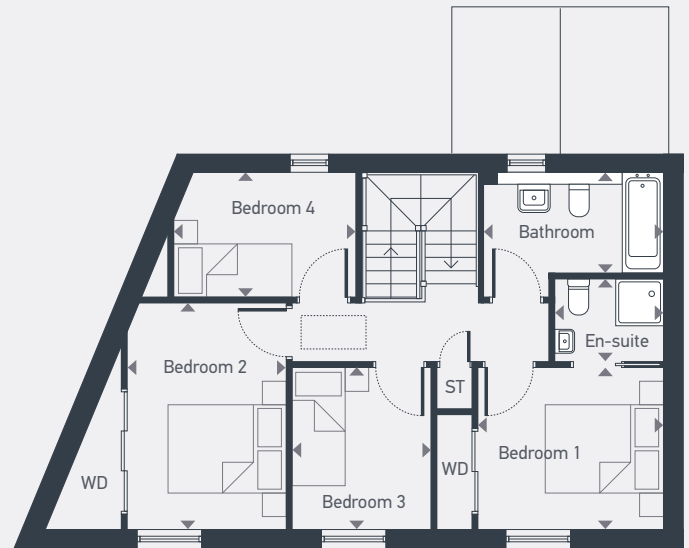

GROUND FLOOR

FIRST FLOOR

Internal area
118.6sq.m / 1277sq.ft

DIMENSIONS	m	ft
Living	6.35m x 6.05m	20'10" x 19'10"
Kitchen	3.13m x 3.05m	10'3" x 10'0"
Dining	2.92m x 2.90m	9'7" x 9'6"
Utility	2.32m x 1.70m	7'7" x 5'7"

	m	ft
Bedroom 1	3.15m x 2.75m	10'4" x 9'0"
En-suite	1.85m x 1.40m	6'1" x 4'7"
Bedroom 2	3.85m x 2.70m	12'8" x 8'10"
Bedroom 3	2.75m x 2.35m	9'0" x 7'9"
Bedroom 4	3.09m x 2.10m	10'2" x 6'11"
Bathroom	3.05m x 1.70m	10'0" x 5'7"