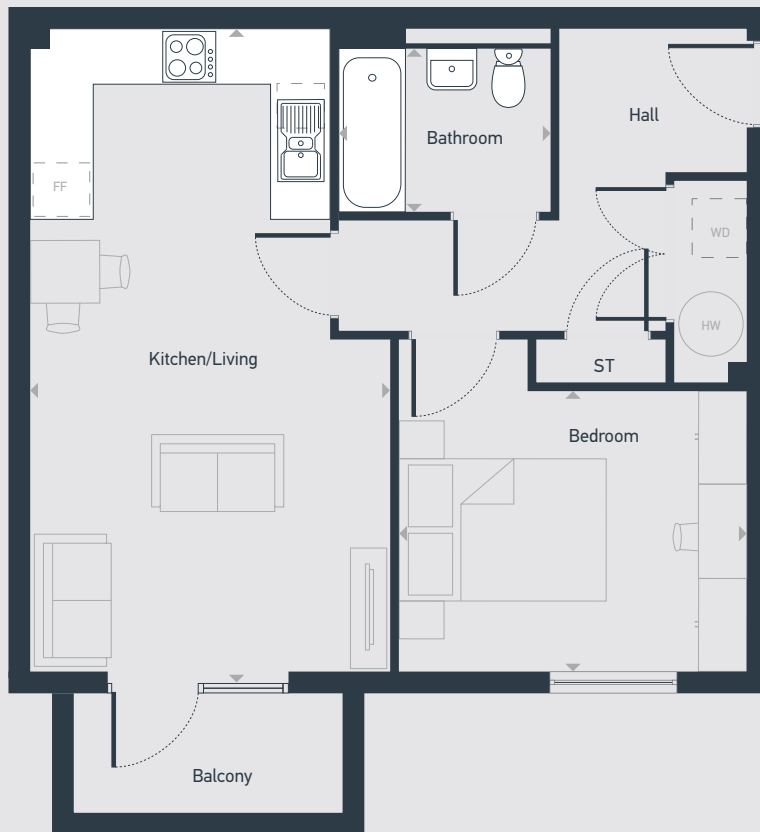

Floor 2: 87, 94*

Floor 3: 95, 102*

50.5 sq.m / 543.0 sq.ft

ST: Store WD: Washer Dryer FF: Integrated Fridge Freezer HW: Hot Water Cylinder

DIMENSIONS	m	ft
Kitchen/Living	6.81m x 3.60m	22'4" x 11'8"
Bedroom	3.65m x 3.00m	11'11" x 9'10"
Bathroom	2.15m x 1.99m	7'1" x 6'6"

Lloyd Park at Port Loop

The Cheshire A-1 Bedroom Apartment

Lloyd Park at Port Loop

The Cheshire A-1 1 Bedroom Apartment

Plots as drawn

*Handed to the plan drawn

Floor 0: 74*, 75

Floor 1: 82*, 83

Floor 2: 90*, 91

Floor 3: 98*, 99

51.5 sq.m / 549.0 sq.ft

ST: Store WD: Washer Dryer FF: Integrated Fridge Freezer HW: Hot Water Cylinder

DIMENSIONS	m	ft
Kitchen/Living	6.81m x 3.75m	22'4" x 12'4"
Bedroom	3.65m x 3.00m	11'1" x 9'0"
Bathroom	2.15m x 1.99m	7'1" x 6'6"