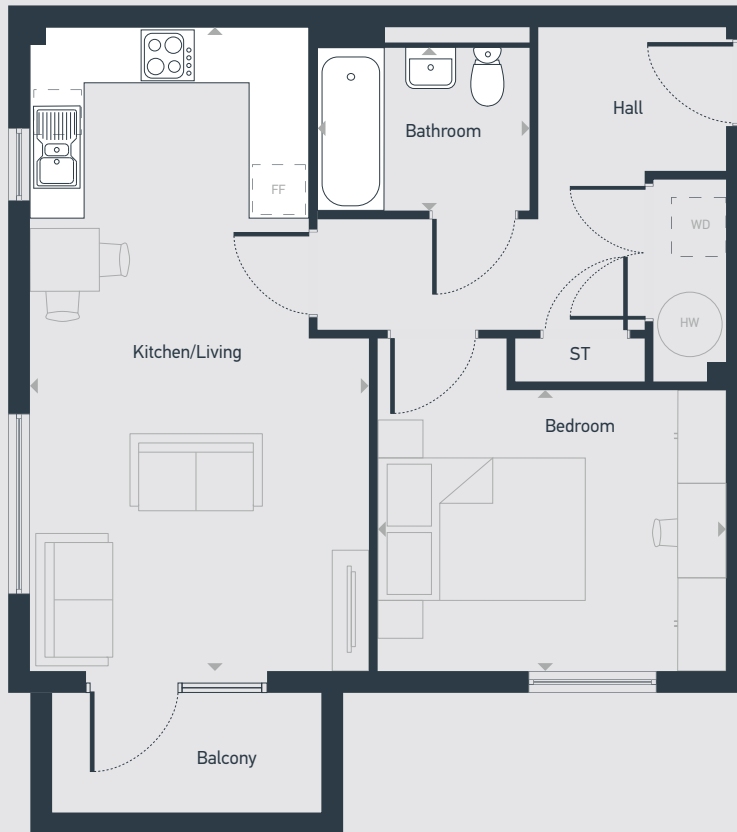

Lloyd Park at Port Loop

The Cheshire A 1 Bedroom Apartment

Lloyd Park at Port Loop

The Cheshire A 1 Bedroom Apartment

Plots as drawn

*Handed to the plan drawn

Floor 0: 71, 78*

Floor 1: 79, 86*

Floor 2: 87, 94*

Floor 3: 95, 102*

50.5 sq.m / 543.0 sq.ft

ST: Store WD: Washer Dryer FF: Integrated Fridge Freezer HW: Hot Water Cylinder

DIMENSIONS	m	ft
Kitchen/Living	6.81m x 3.60m	22'4" x 11'8"
Bedroom	3.65m x 3.00m	11'11" x 9'10"
Bathroom	2.15m x 1.99m	7'1" x 6'6"

Lloyd Park at Port Loop

The Cheshire A-1 Bedroom Apartment

Lloyd Park at Port Loop

The Cheshire A-1 1 Bedroom Apartment

Plots as drawn

*Handed to the plan drawn

Floor 0: 74*, 75

Floor 1: 82*, 83

Floor 2: 90*, 91

Floor 3: 98*, 99

51.5 sq.m / 549.0 sq.ft

ST: Store WD: Washer Dryer FF: Integrated Fridge Freezer HW: Hot Water Cylinder

DIMENSIONS	m	ft
Kitchen/Living	6.81m x 3.75m	22'4" x 12'4"
Bedroom	3.65m x 3.00m	11'1" x 9'0"
Bathroom	2.15m x 1.99m	7'1" x 6'6"